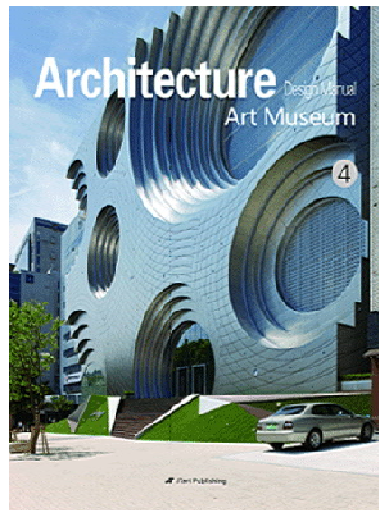

## Content

- Theoretical Analysis
- Museum
- Cultural Building
- Art Building

**Title** The works of Matrix design 2 : Matrix design 2010-2015

**Imprint** Hong Kong : Artpower International, 2015

## Content

- Vanke Yue Bay Sales Center
- Fu Chun Oriental Sales center
- Zhongtai Tiancheng Office
- Vanke Yue Bay Duplex Western Sample House A2
- Xiangdi Garden B-type Show Flat, Galaxy, Tianjin
- Chengdu Forte 606 – 607 Type office Show Flat
- Chengdu Forte 608 Type Office Show Flat
- Chengdu Forte 609 Type Office Show Flat
- Shenzhen St.Morris Building C11 Show Flat Unit 22A
- Chongqing Vanke Yue Bay 401 Type Show Flat
- Chongqing Vanke Xijiu Sales Center
- Zhengzhou Vanke Town Sales Center
- Chongqing Vanke Town DS Type Villa
- Chongqing Vanke Town LP6 Type Villa
- Chengdu Vanke Office Building
- Chengdu Vanke Jinyu Tixiang Sales Center
- Guiyang Junfa Office Sample House