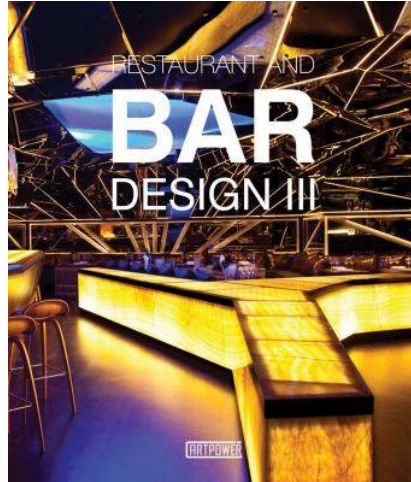

Title Singapore residence / by JTart

Imprint China : JTart Publishing, c2015

Content

- Single – Family Houses
- Semi-Detached Houses
- Hillside Houses
- Beach Houses
- Apartments

Title Restaurant and bar design III / chief editor, Li Aihong

Imprint Hong Kong : Artpower, [2014]

Content

- Hollow Restaurant
- Olivocarne Restaurant
- Mezben – INVERTED TOPOGRAPHY
- What Happens When – Tempory Restaurant
- Taizu – Asia terranean Kitchen
- Kimchee
- Kampachi Japanese Restaurant
- HAMA
- Matsumoto Restaurant
- Coach House
- Anjelique
- Capanna
- Tenedor de la Villa
- VANIA
- Home Cottage
- Jin & Ina Restaurant
- Morimoto Napa Restaurant
- Canal House Hotel
- W
- Pakta Restaurant
- SABOTEN Canal City Hakata
- Ikibana Restirant
- COFFEE’N LOAF
- NYU’ Restaurant
- 9.9 inpizza
- Puyu Restaurant
- Suba Restaurant
- Cuisine de Bar
- Caffé di Mezzo
- Charme Restaurant
- Cata 1.81 Restaurant
- Spice Spirit Restaurant
- Foundation
- Nando’s
- Dining Bar – Subajin
- Alegra
- Union Restaurant
- Rosé Restaurant
- Sawasdelight
- Sky on the 5th