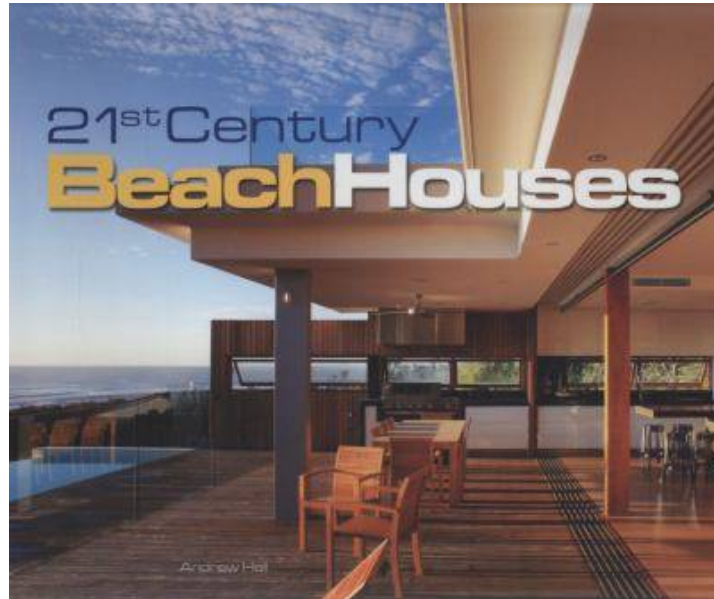

Title 21st century beach houses / Andrew Hall
Imprint Hong Kong : Images, c2010

Content

- 23 Breeze
- Acqua House
- Albarella House
- Albatross Residence
- Anglesea House
- Anglesea Beach House
- Back Beach House
- Bay Residence
- Bayview Beach Residence
- Blairgowrie Residence
- Brighton House
- Cape Schanck House
- Cloudy Bay House
- Compass Rose
- The Cottage
- Elma Bay Residence
- Emu Bay House
- Freshwater House
- Greenant House
- Hermosa Beach House
- Ingoldsby House
- Island Beach House
- JZ House
- Kenny House
- Le Fevre House
- Martin House
- Metamorphosis
- Mount Eliza House
- Northwood House
- Ocean House
- Ocean View House
- Ocean Weekender
- Onetangi House
- Palmasola
- Parmela Residence
- Peloponnese House